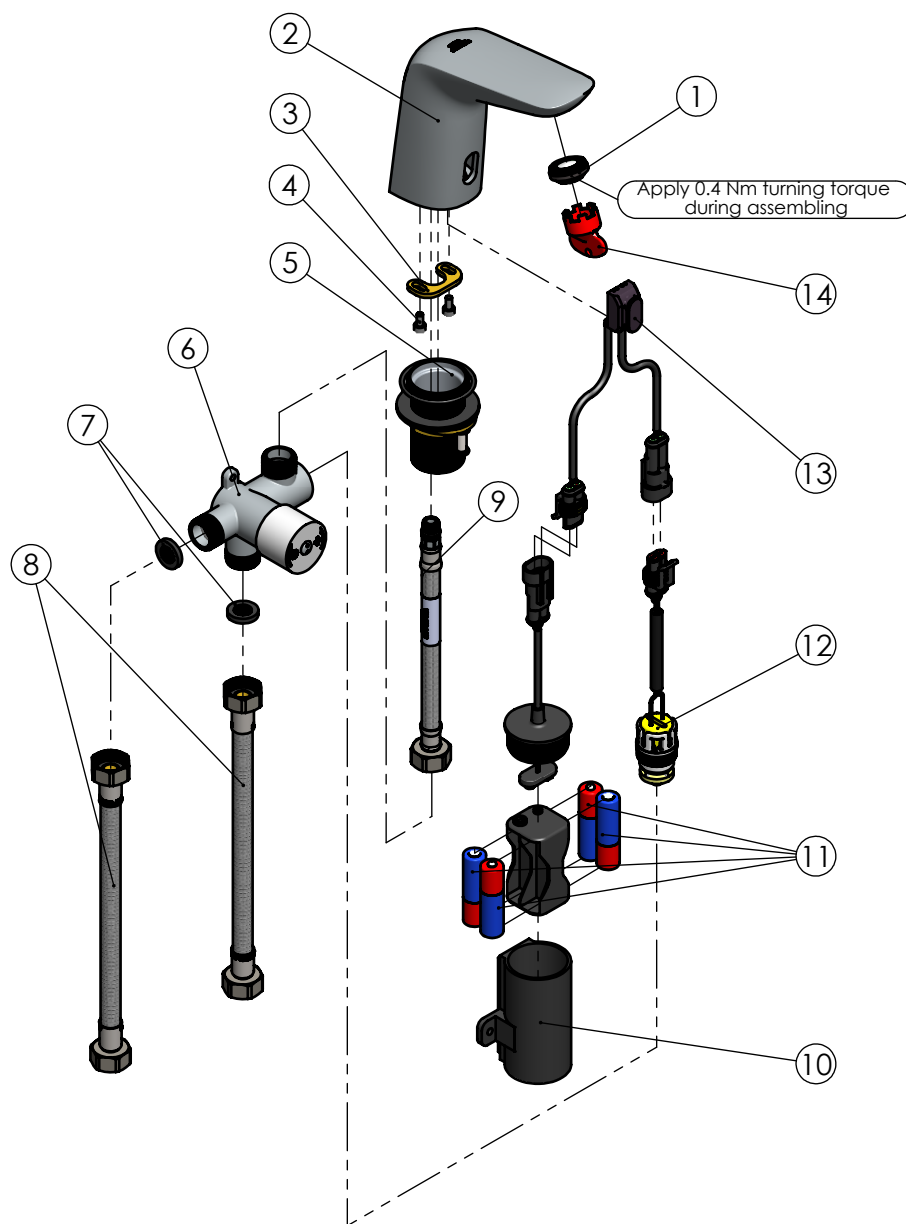

RUBINETA

Product name: **Faucet Ecosens**
Product Code: **540003**

ITEM NO.	PART CODE	NAME	QUANTITY
1	636756	Aerator M24x1 Neoperl SLC spray Lime (for sets)	1
2	635162	Body Ecosens	1
3	636999	Fixing plate Ecosens	1
4	711036	Hex socket cap screw DIN912-M4x8	2
5	636996	Fixing set Ecosens M37x1.25	1
6	664138	Valve Ecosens F1/2"-F1/2"-F1/2"	1
7	711033	Washer G1/2" with 3 nets	2
8	610030	High pressure hose 30 cm FF 1/2"	2
9	618030	Faucet hose G1/2"-M10x1 300 mm	1
10	711031	Battery holder ET109 with connector	1
11	810036	Battery Varta/Energizer FR6 (AA, 4pcs)	1
12	711030	Elektromagnet valve ET109 with connector	1
13	711029	Sensor ET109 with connectors	1
14	636745	Key aerator Neoperl 21mm	1